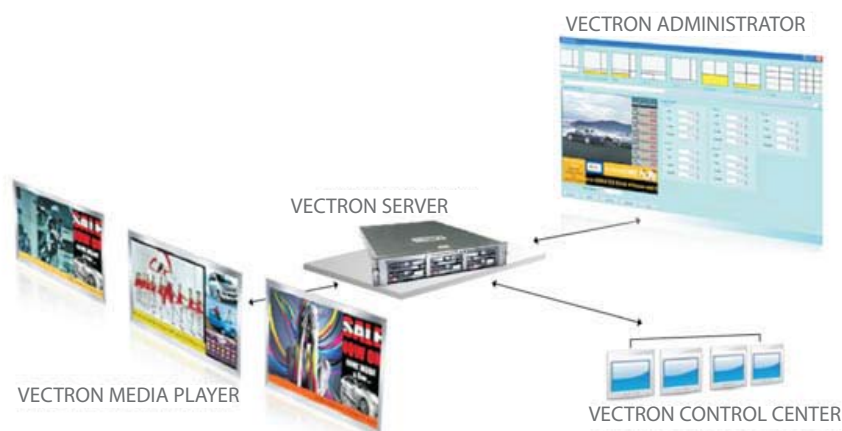

Provide compelling customer product videos, impressive animations and impactful graphics.

You can create and schedule content for distribution across your network. Our platform supports most media formats, including live TV . You can play multiple media formats; broadcast content to all locations or narrow cast to specific screens

Centrally monitor all your screens with our dashboard view of all screens in you network. Our built in watchdog function ensures your system does not freeze at critical moments.

Features

- Layout Manager
- Playlist Manager
- Ticker Manager
- Screen Manager
- Currency Exchange Manager
- Remote Monitoring
- MIS